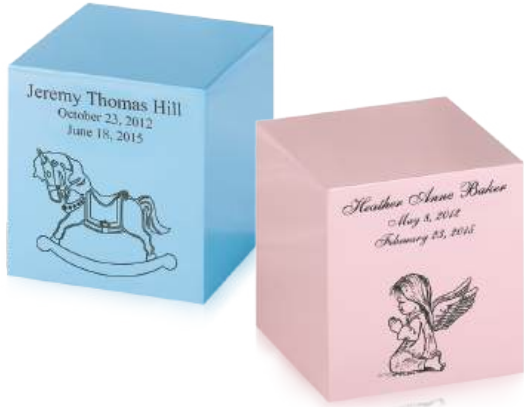

ASHEN PEWTER KEEPSAKE
Brass MSRP
205400 4.56" dia. x 5.94"H 50 cu. in. \$250

CHESTNUT BRONZE KEEPSAKE
Brass MSRP
205405 4.56" dia. x 5.94"H 50 cu. in. \$250

DELPHIA WINGS KEEPSAKE
Brass MSRP
235717 4.38" dia. x 5.69"H 50 cu. in. \$250

CRIMSON DELPHIA KEEPSAKE
Brass MSRP
235710 4.38" dia. x 5.69"H 50 cu. in. \$250

BLUE DELPHIA KEEPSAKE
Brass MSRP
235706 4.38" dia. x 5.69"H 50 cu. in. \$250

PAINTED BRONZE CUBE KEEPSAKE

Bronze					MSRP
148362	Pink	Keepsake	3.75"w x 3.75"d x 3.814"h	45 cu. in.	\$395
148360	Blue	Keepsake	3.75"w x 3.75"d x 3.814"h	45 cu. in.	\$395